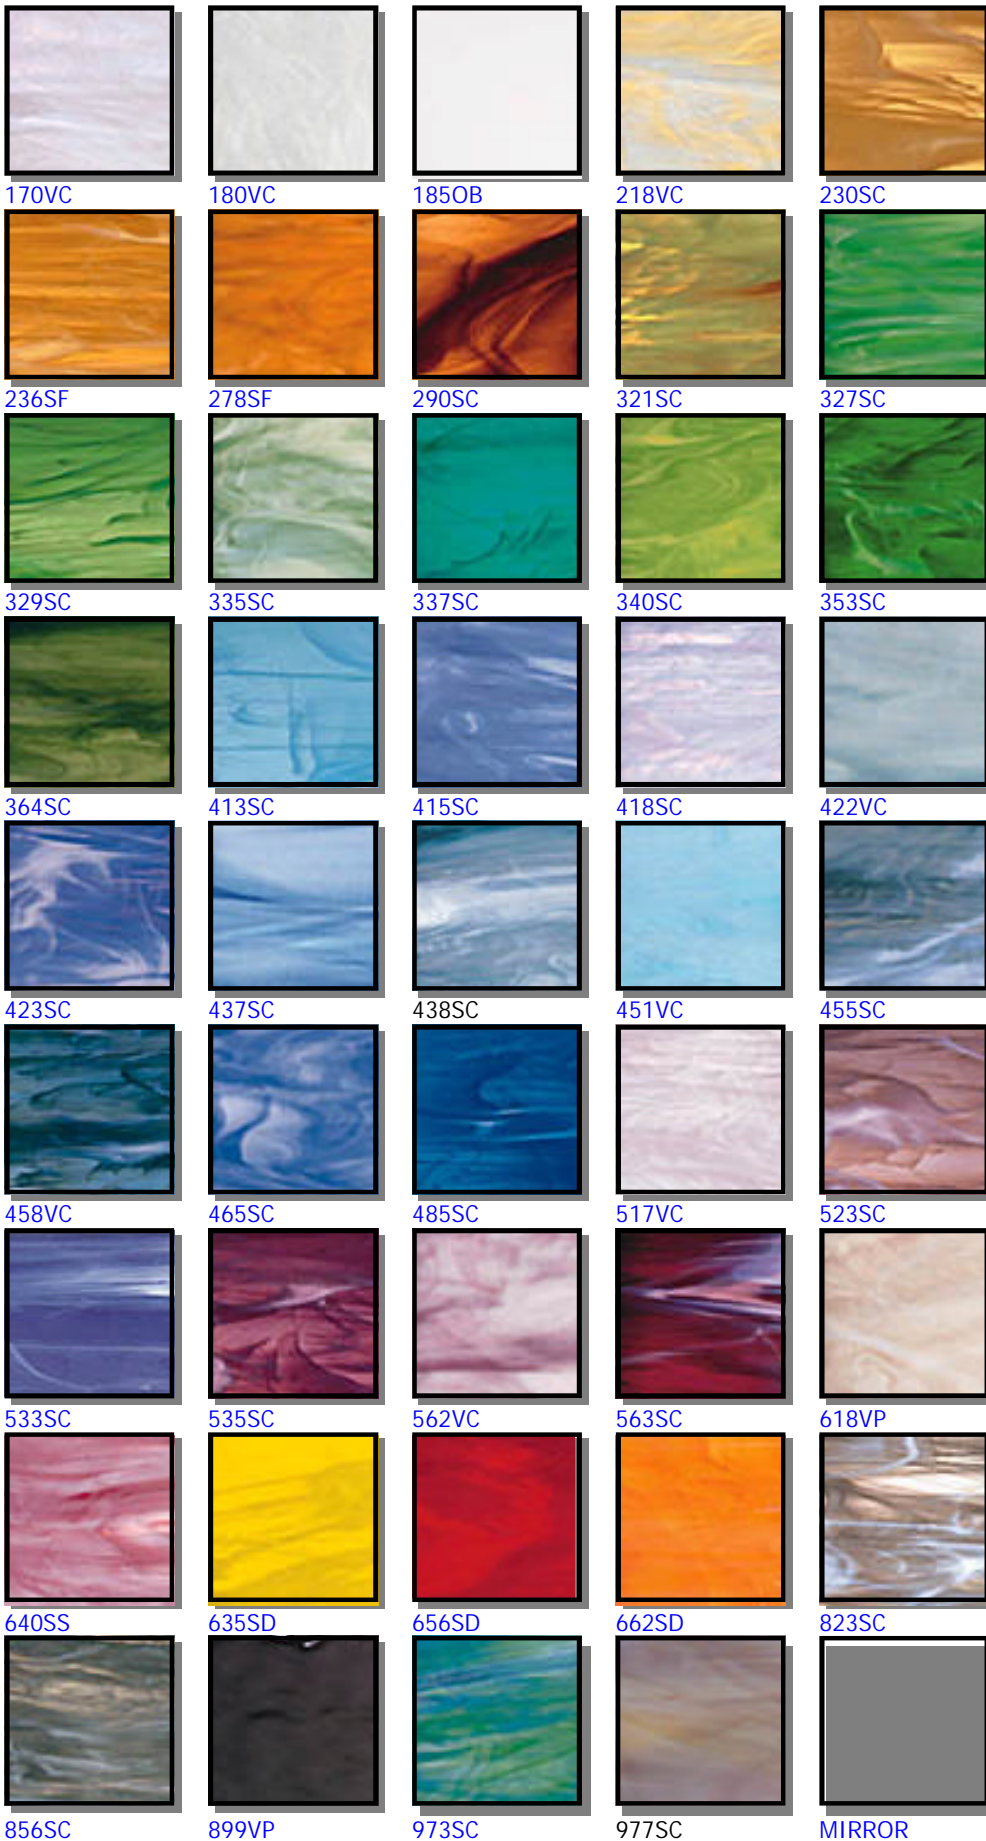

Glass Mosaic Colour Chart

The colours here are representations of the range of glass mosaic tesserae available.

For more product information call; 1800 635 137

*Due to the limitations of the printing process the colours shown here are only representations of the actual glass colours. Colours may vary.