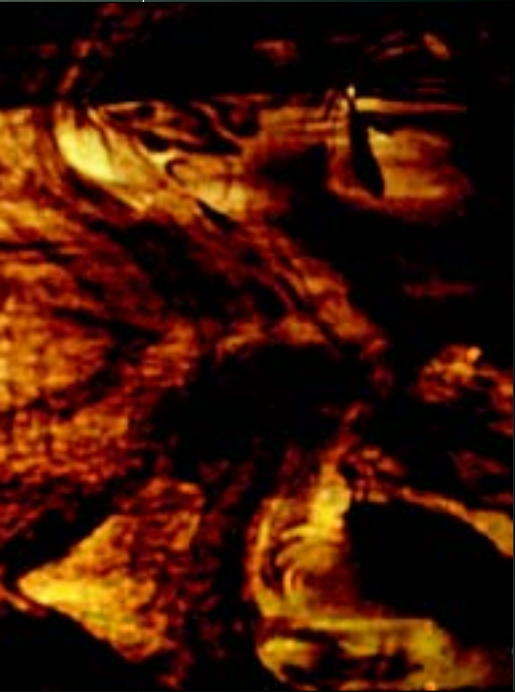

Paul Wissmach Glass Co., Inc.
P.O. Box 228, Paden City, WV 26159-0228
Tel: (304) 337-2253 ♦ Fax: (304) 337-8800
www.wissmachglass.com
Email: wissmach@rcvideo.com