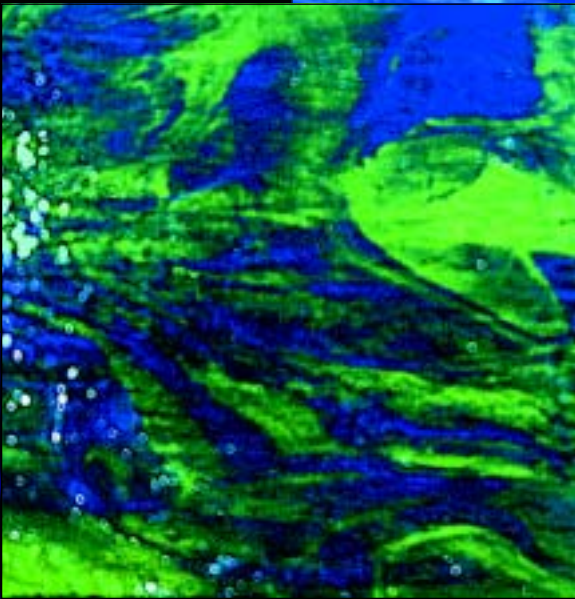

◆ **Paul Wissmach Glass Co., Inc.**

Proudly Presents our "Centennial Edition"
of **Mystic** in twenty new colors.
One Hundred years of glass
manufacturing experience.

Helping you bring your
stained glass dreams to Light.

Paul Wissmach Glass Co., Inc.
P.O. Box 228, Paden City, WV 26159-0228
Tel: (304) 337-2253 ♦ Fax: (304) 337-8800
www.wissmachglass.com
Email: wissmach@rcvideo.com

Mystic

Streaky

- 701 LL Mystic Medium Purple with streaks of Dark Purple
- 702 LL Mystic Medium Green with streaks of Dark Blue
- 703 LL Mystic Blue with streaks of Purple
- 704 LL Mystic Medium Green with streaks of Brown
- 705 LL Mystic Violet with streaks of Medium Amber
- 706 LL Mystic Light Amber with streaks of Brown
- 707 LL Mystic Light Blue with streaks of Dark Blue
- 708 LL Mystic Light Green with streaks of Dark Green
- 709 LL Mystic Green with streaks of Amber
- 710 LL Mystic Burgundy with streaks of Dark Blue

Wispy

- WO 701 Mystic Medium Purple with streaks of Dark Purple & White Opal
- WO 702 Mystic Medium Green with streaks of Dark Blue & White Opal
- WO 703 Mystic Blue with streaks of Purple & White Opal
- WO 704 Mystic Medium Green with streaks of Brown & White Opal
- WO 705 Mystic Violet with streaks of Medium Amber & White Opal
- WO 706 Mystic Light Amber with streaks of Brown & White Opal
- WO 707 Mystic Light Blue with streaks of Dark Blue & White Opal
- WO 708 Mystic Light Green with streaks of Dark Green & White Opal
- WO 709 Mystic Green with streaks of Amber & White Opal
- WO 710 Mystic Burgundy with streaks of Dark Blue & White Opal